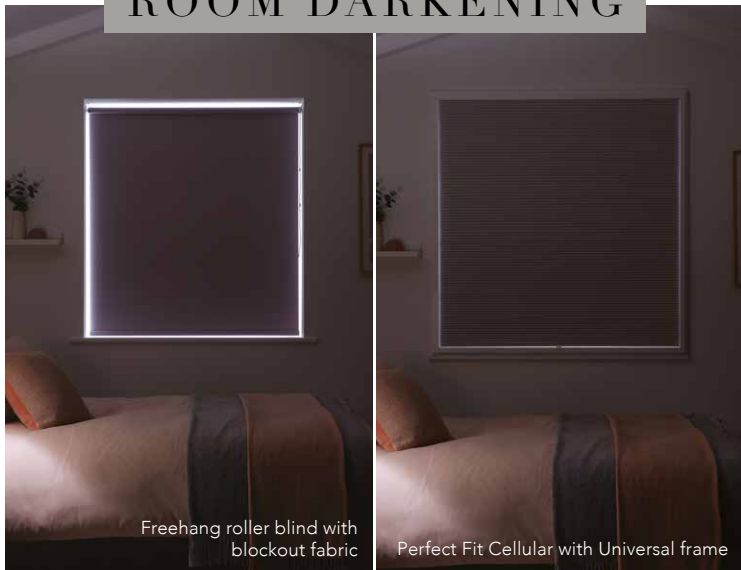

One Touch[®] is compatible with Perfect Fit roller, pleated, cellular and Vision[®] blinds.

LOUVOLITE
OneTouch[®]
ADVANCED LIGHT CONTROL

FIND YOUR PERFECT FIT

— FITS TO EVEN MORE WINDOWS & DOORS —

ROOM DARKENING