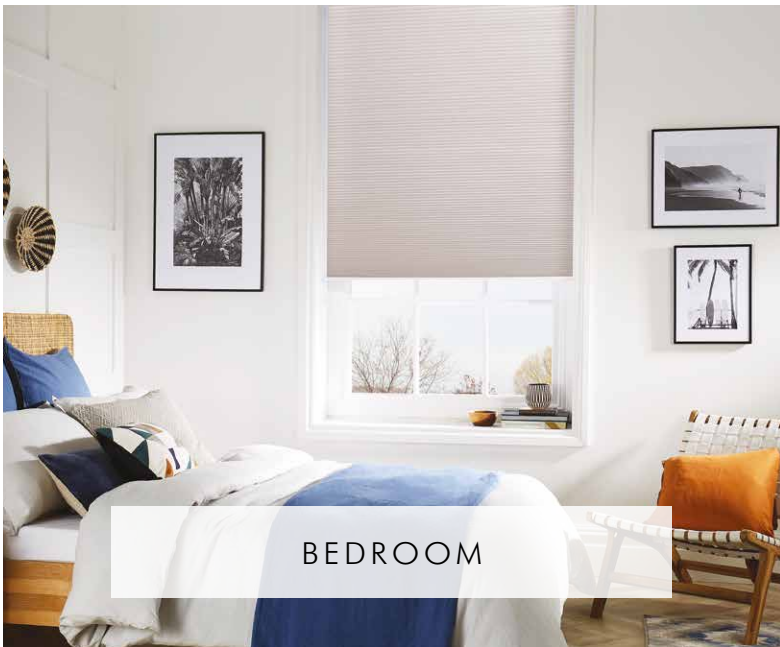

All our blinds are made to measure to your unique specification.

DISCOVER

— EVERYDAY EFFICIENCY & STYLE —

HALO
SEA MIST
CELLULAR

VOILE
MOONDUST
PLEATED

YOUR SPACE YOUR STYLE

Create a whole new look for your home with our stylish made to measure cellular and pleated blinds in a great selection of colours and textures.

FITS WITHIN
THE FRAME

NATURAL LIVING

RETRO INFLUENCES

SCANDI

MID-CENTURY MODERN

LOUNGE

INSPIRATION

— INTERIOR TRENDS —

SUN ROOM

BATHROOM

BEDROOM

The cellular and pleated fabric collection features beautiful metallic finishes, pretty sheer fabrics, natural textures and a fashionable selection of colours.

KITCHEN/DINING

STYLE TIP